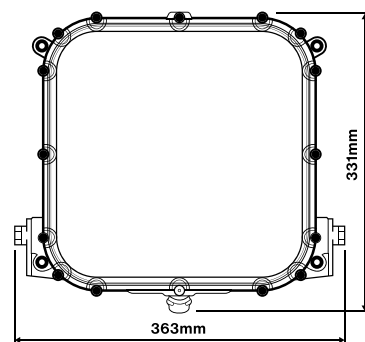

ZENITH

PREMIUM HIGH EFFICIENCY LED STADIUM LIGHT

VALO

VALO ZENITH - 600W

POWERFUL. HIGH PERFORMANCE.

LED Power:	600.0W LED Light Engine
Total Power Consumption:	600.0±18W
LED Type:	VALO Specified Nichia or Cree
CCT:	3000K / 4000K / 5000K
Efficiency:	110lms/W
Lumens:	66,000±5%lms
Beam Angle:	15° / 20° / 30° / 45°
RA:	Ra70
Life Expectancy:	50'000hr, LM80 Report
Dimmable:	Yes
Automation Compatability:	Dali / 0-10V
Housing Material:	Cast Aluminium
Measurements:	363mm x 331mm x 254.5mm
Luminaire Net Weight:	9kg

Finish:

Driver:	Inventronics LED Driver
Model:	EUD-600S560BV
Input Surge Protection:	6kV Line-Line / 10kV Line-Earth
Power Factor:	>0.92
Operating Temperature:	-30°C to +50°C
Operating Humidity:	15-90%RH

PCB 100V 32 Serial

10 Year Limited Warranty

IP66

VALO
Premium LED Stadium Light
valo.com.au

Technical Region: 240V/50Hz
VALO reserves the right to make
technical and design changes
Edition 06.01.2020

IP66