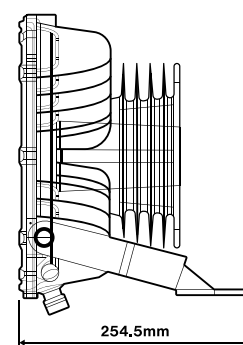

ZENITH

PREMIUM HIGH EFFICIENCY LED STADIUM LIGHT

VALO

VALO ZENITH - 600W

POWERFUL. HIGH PERFORMANCE.

LED Power:	600.0W LED Light Engine
Total Power Consumption:	600.0±18W
LED Type:	VALO Specified Nichia or Cree
CCT:	3000K / 4000K / 5000K
Efficiency:	110lms/W
Lumens:	66,000±5%lms
Beam Angle:	15° / 20° / 30° / 45°
RA:	Ra70
Life Expectancy:	50'000hr, LM80 Report
Dimmable:	Yes
Automation Compatability:	Dali / 0-10V
Housing Material:	Cast Aluminium
Measurements:	363mm x 331mm x 254.5mm
Luminaire Net Weight:	9kg

Finish:

Driver:	Inventronics LED Driver
Model:	EUD-600S560BV
Input Surge Protection:	6kV Line-Line / 10kV Line-Earth
Power Factor:	>0.92
Operating Temperature:	-30°C to +50°C
Operating Humidity:	15-90%RH

PCB 100V 32 Serial

10 Year Limited Warranty

IP66

VALO
Premium LED Stadium Light
valo.com.au

Technical Region: 240V/50Hz
VALO reserves the right to make
technical and design changes
Edition 06.01.2020

IP66