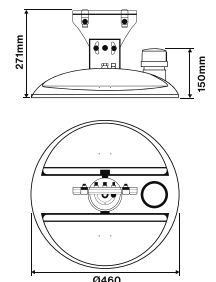

Technical Region: 240V/50Hz
VALO reserves the right to make
technical and design changes
Edition 06.01.2020

SIDE ENTRY

POST TOP

SUSPENSION MOUNT

IP66