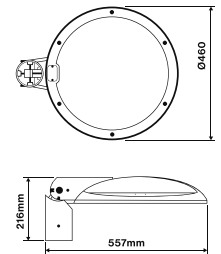

Technical Region: 240V/50Hz
VALO reserves the right to make
technical and design changes
Edition 06.01.2020

SIDE ENTRY

POST TOP

SUSPENSION MOUNT

IP66