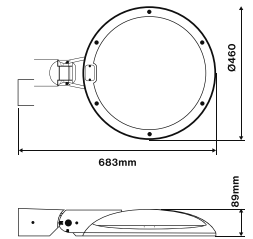

PULSAR

PREMIUM HIGH EFFICIENCY LED LAWN BOWLS LIGHT

VALO

VALO PULSAR - 60W / 90W / 120W / 150W

THAT'S HOW WE ROLL.

Total Power Consumption:	60W / 90W / 120W / 150W
LED Type:	VALO Specified Nichia or Cree
CCT:	4000K (3000K, 5000K Optional)
Efficiency:	135±5LM/W (60W) 140±5LM/W (90W, 120W, 150W)
Lumens:	8100±5lm / 12600±5lm / 16800±5lm / 21000±5lm
Beam Angle:	R01201, R01203, R01204, R01205, R01207, R01208
RA:	Ra70 (Ra80 Optional)
Life Expectancy:	50,000hr
Dimmable:	Yes
Housing Material:	LM6 Material
Frame Finishes:	Powder Coating
Measurements:	Side Entry: Ø460 x 683mm x 89mm Post Top: Ø460 x 557mm x 216mm Suspension Mount: Ø460 x 271mm
Luminaire Net Weight:	7.8±0.3kg

Technical Region: 240V/50Hz
VALO reserves the right to make
technical and design changes
Edition 06.01.2020

SIDE ENTRY

POST TOP

SUSPENSION MOUNT

IP66