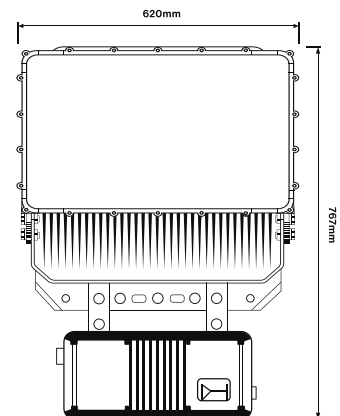

PARALLAX

PREMIUM HIGH EFFICIENCY LED SPORTS LIGHT

VALO

VALO PARALLAX - 800W GAME, SET, MATCH.

Total Power Consumption:	800W
LED Type:	VALO Specified Nichia or Cree
CCT:	5000K (5700K / 4000K / 3000K Available)
Efficiency:	120LM/W
Lumens:	96,000LM
Light Distribution:	Asymmetric Wide
RA:	Ra70
Life Expectancy:	60,000hr
LED Driving Current:	800mA
Housing Material:	Cast Aluminium
Frame Finishes:	Powder Coating
Measurements:	620mm x 767mm x 275mm
Luminaire Net Weight:	25.2kg

Driver Type:	Constant Current
Input Voltage:	220 - 240VAC 200 - 277VAC 347 - 480VAC
Power Factor:	>0.9 at Max Load
Frequency:	50 / 60 Hz
Operating Temperature:	-30°C to +55°C

Line-Line 20KV,
Line-FG 20KV

10 Year Limited Warranty

IP66