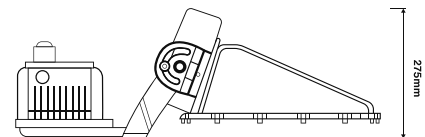

PARALLAX

PREMIUM HIGH EFFICIENCY LED SPORTS LIGHT

VALO

VALO PARALLAX - 800W GAME, SET, MATCH.

Total Power Consumption:	800W
LED Type:	VALO Specified Nichia or Cree
CCT:	5000K (5700K / 4000K / 3000K Available)
Efficiency:	120LM/W
Lumens:	96,000LM
Light Distribution:	Asymmetric Wide
RA:	Ra70
Life Expectancy:	60,000hr
LED Driving Current:	800mA
Housing Material:	Cast Aluminium
Frame Finishes:	Powder Coating
Measurements:	620mm x 767mm x 275mm
Luminaire Net Weight:	25.2kg

Driver Type:	Constant Current
Input Voltage:	220 - 240VAC 200 - 277VAC 347 - 480VAC
Power Factor:	>0.9 at Max Load
Frequency:	50 / 60 Hz
Operating Temperature:	-30°C to +55°C

Line-Line 20KV,
Line-FG 20KV

10 Year Limited Warranty

IP66