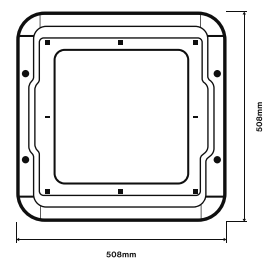

NOVA

PREMIUM HIGH EFFICIENCY LED CANOPY LIGHT

VALO

VALO NOVA - 50W / 80W / 100W / 120W / 150W / 200W

RISE EARLY. WORK LATE.

LED Power:	50W / 80W / 100W / 120W / 150W / 200W
Total Power Consumption:	50±5W / 80±5W / 100±5W / 120±5W / 150±5W / 200±5W
LED Type:	VALO Specified Nichia or Cree
CCT:	3000K / 4000K / 5000K
Efficiency:	160lms/W
Lumens:	8,000lms / 12,800lms / 16,000lms / 19,200lms / 24,000lms / 32,000lms
Beam Angle:	120°
RA:	Ra70, Ra80
Life Expectancy:	>190,000hrs
Dimmable:	Yes
Automation Compatability:	Dali / 0-10V
Housing Material:	Aluminium Alloy
Frame Finishes:	Polyester Powder Coat
Measurements:	406.4mm x 406.4mm x 192mm 508mm x 508mm x 192mm
Luminaire Net Weight:	8 - 8.4kg 10.6 - 10.8kg
Driver:	Inventronics LED Driver
Input Voltage:	100-240VAC / 100-277VAC
Power Factor:	>0.93
Input Surge Protection:	6kV Line-Line / 10kV Line-Earth
Frequency:	50 / 60 Hz
Operating Temperature:	-30°C ~ +50°C
Operating Humidity:	15-90%RH

10 Year Limited Warranty

IP66

VALO
Premium LED Canopy Light
valo.com.au

Technical Region: 240V/50Hz
VALO reserves the right to make
technical and design changes
Edition 06.01.2020