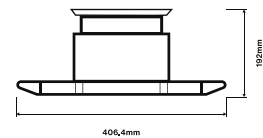

NOVA

PREMIUM HIGH EFFICIENCY LED CANOPY LIGHT

VALO

VALO NOVA - 50W / 80W / 100W / 120W / 150W / 200W

RISE EARLY. WORK LATE.

LED Power:	50W / 80W / 100W / 120W / 150W / 200W
Total Power Consumption:	50±5W / 80±5W / 100±5W / 120±5W / 150±5W / 200±5W
LED Type:	VALO Specified Nichia or Cree
CCT:	3000K / 4000K / 5000K
Efficiency:	160lms/W
Lumens:	8,000lms / 12,800lms / 16,000lms / 19,200lms / 24,000lms / 32,000lms
Beam Angle:	120°
RA:	Ra70, Ra80
Life Expectancy:	>190,000hrs
Dimmable:	Yes
Automation Compatability:	Dali / 0-10V
Housing Material:	Aluminium Alloy
Frame Finishes:	Polyester Powder Coat
Measurements:	406.4mm x 406.4mm x 192mm 508mm x 508mm x 192mm
Luminaire Net Weight:	8 - 8.4kg 10.6 - 10.8kg
Driver:	Inventronics LED Driver
Input Voltage:	100-240VAC / 100-277VAC
Power Factor:	>0.93
Input Surge Protection:	6kV Line-Line / 10kV Line-Earth
Frequency:	50 / 60 Hz
Operating Temperature:	-30°C ~ +50°C
Operating Humidity:	15-90%RH

10 Year Limited Warranty

IP66