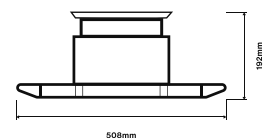

NOVA

PREMIUM HIGH EFFICIENCY LED CANOPY LIGHT

VALO

VALO NOVA - 50W / 80W / 100W / 120W / 150W / 200W

RISE EARLY. WORK LATE.

LED Power:	50W / 80W / 100W / 120W / 150W / 200W
Total Power Consumption:	50±5W / 80±5W / 100±5W / 120±5W / 150±5W / 200±5W
LED Type:	VALO Specified Nichia or Cree
CCT:	3000K / 4000K / 5000K
Efficiency:	160lms/W
Lumens:	8,000lms / 12,800lms / 16,000lms / 19,200lms / 24,000lms / 32,000lms
Beam Angle:	120°
RA:	Ra70, Ra80
Life Expectancy:	>190,000hrs
Dimmable:	Yes
Automation Compatability:	Dali / 0-10V
Housing Material:	Aluminium Alloy
Frame Finishes:	Polyester Powder Coat
Measurements:	406.4mm x 406.4mm x 192mm 508mm x 508mm x 192mm
Luminaire Net Weight:	8 - 8.4kg 10.6 - 10.8kg
Driver:	Inventronics LED Driver
Input Voltage:	100-240VAC / 100-277VAC
Power Factor:	>0.93
Input Surge Protection:	6kV Line-Line / 10kV Line-Earth
Frequency:	50 / 60 Hz
Operating Temperature:	-30°C ~ +50°C
Operating Humidity:	15-90%RH

10 Year Limited Warranty

IP66