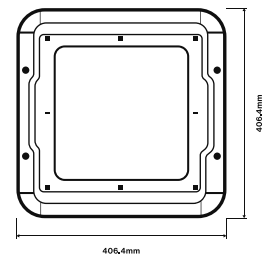

NOVA

PREMIUM HIGH EFFICIENCY LED CANOPY LIGHT

VALO

VALO NOVA - 50W / 80W / 100W / 120W / 150W / 200W

RISE EARLY. WORK LATE.

LED Power:	50W / 80W / 100W / 120W / 150W / 200W
Total Power Consumption:	50±5W / 80±5W / 100±5W / 120±5W / 150±5W / 200±5W
LED Type:	VALO Specified Nichia or Cree
CCT:	3000K / 4000K / 5000K
Efficiency:	160lms/W
Lumens:	8,000lms / 12,800lms / 16,000lms / 19,200lms / 24,000lms / 32,000lms
Beam Angle:	120°
RA:	Ra70, Ra80
Life Expectancy:	>190,000hrs
Dimmable:	Yes
Automation Compatability:	Dali / 0-10V
Housing Material:	Aluminium Alloy
Frame Finishes:	Polyester Powder Coat
Measurements:	406.4mm x 406.4mm x 192mm 508mm x 508mm x 192mm
Luminaire Net Weight:	8 - 8.4kg 10.6 - 10.8kg
Driver:	Inventronics LED Driver
Input Voltage:	100-240VAC / 100-277VAC
Power Factor:	>0.93
Input Surge Protection:	6kV Line-Line / 10kV Line-Earth
Frequency:	50 / 60 Hz
Operating Temperature:	-30°C ~ +50°C
Operating Humidity:	15-90%RH

10 Year Limited Warranty

IP66

VALO
Premium LED Canopy Light
valo.com.au

Technical Region: 240V/50Hz
VALO reserves the right to make
technical and design changes
Edition 06.01.2020