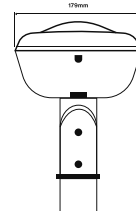

30W/50W/90W