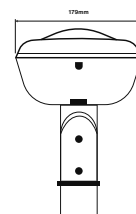

90W/120W/150W