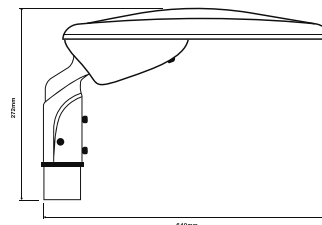

MERIDIAN

PREMIUM HIGH EFFICIENCY LED STREET LIGHT

VALO

VALO MERIDIAN - 30W / 50W / 70W / 90W / 120W / 150W STREET SMART.

Total Power Consumption:	30±3W / 50±3W / 70±4W / 90±5W / 120±6W / 150±8W
LED Type:	VALO Specified Nichia or Cree
CCT:	4000K (3000K, 5000K Optional)
Efficiency:	140LM/W
Lumens (±5%):	4200LM / 7000LM / 9800LM / 12600LM / 16800LM / 21000LM
Beam Angle:	30W / 50W / 70W: R09601, R09602, R09603 90W / 120W / 150W: R17601, R17602, R17603, R17604, R17605
RA:	Ra70 (Ra80 Optional)
Life Expectancy:	20,000hr
Dimmable:	1-10V Dimmable and Non-Dimmable
Frame Finishes:	Powder Coating
Measurements:	30W / 50W / 70W: 649mm × 272mm × 179mm 90W / 120W / 150W: 762mm × 336mm × 179mm
Luminaire Net Weight:	30W / 50W / 70W: 5.9±0.3kg 90W / 120W: 7.9±0.3kg 150W: 8.1±0.3kg
Driver Type:	Constant Current
Input Voltage:	100-240VAC/100 - 277VAC
Power Factor:	>0.9
Frequency:	50 / 60 Hz
Operating Temperature:	-30°C ~ +50°C

6KV Line-Line,
12KV Line-Earth

10 Year Limited Warranty

IP66

VALO
Premium LED Street Lighting
valo.com.au

Technical Region: 240V/50Hz
VALO reserves the right to make
technical and design changes
Edition 06.01.2020