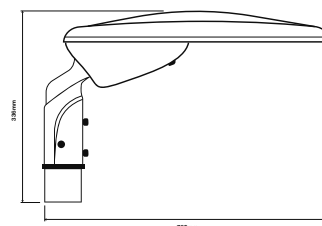

MERIDIAN

PREMIUM HIGH EFFICIENCY LED STREET LIGHT

VALO

VALO MERIDIAN - 30W / 50W / 70W / 90W / 120W / 150W STREET SMART.

Total Power Consumption:	30±3W / 50±3W / 70±4W / 90±5W / 120±6W / 150±8W
LED Type:	VALO Specified Nichia or Cree
CCT:	4000K (3000K, 5000K Optional)
Efficiency:	140LM/W
Lumens (±5%):	4200LM / 7000LM / 9800LM / 12600LM / 16800LM / 21000LM
Beam Angle:	30W / 50W / 70W: R09601, R09602, R09603 90W / 120W / 150W: R17601, R17602, R17603, R17604, R17605
RA:	Ra70 (Ra80 Optional)
Life Expectancy:	20,000hr
Dimmable:	1-10V Dimmable and Non-Dimmable
Frame Finishes:	Powder Coating
Measurements:	30W / 50W / 70W: 649mm × 272mm × 179mm 90W / 120W / 150W: 762mm × 336mm × 179mm
Luminaire Net Weight:	30W / 50W / 70W: 5.9±0.3kg 90W / 120W: 7.9±0.3kg 150W: 8.1±0.3kg
Driver Type:	Constant Current
Input Voltage:	100-240VAC/100 - 277VAC
Power Factor:	>0.9
Frequency:	50 / 60 Hz
Operating Temperature:	-30°C ~ +50°C

6KV Line-Line,
12KV Line-Earth

10 Year Limited Warranty

IP66

VALO
Premium LED Street Lighting
valo.com.au

Technical Region: 240V/50Hz
VALO reserves the right to make
technical and design changes
Edition 06.01.2020

IP66