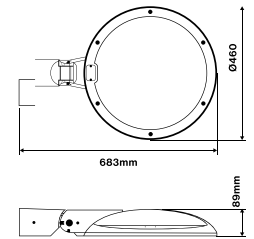

PULSAR

PREMIUM HIGH EFFICIENCY LED LAWN BOWLS LIGHT

VALO

VALO PULSAR - 60W / 90W / 120W / 150W

THAT'S HOW WE ROLL.

Total Power Consumption:	60W / 90W / 120W / 150W
LED Type:	VALO Specified Nichia or Cree
CCT:	4000K (3000K, 5000K Optional)
Efficiency:	135±5LM/W (60W) 140±5LM/W (90W, 120W, 150W)
Lumens:	8100±5lm / 12600±5lm / 16800±5lm / 21000±5lm
Beam Angle:	R01201, R01203, R01204, R01205, R01207, R01208
RA:	Ra70 (Ra80 Optional)
Life Expectancy:	50,000hr
Dimmable:	Yes
Housing Material:	LM6 Material
Frame Finishes:	Powder Coating
Measurements:	Side Entry: Ø460 x 683mm x 89mm Post Top: Ø460 x 557mm x 216mm Suspension Mount: Ø460 x 271mm
Luminaire Net Weight:	7.8±0.3kg
Driver Type:	Constant Current
Input Voltage:	AC220-240
Power Factor:	>0.90
Frequency:	50 / 60 Hz
Operating Temperature:	-30°C to +40°C

6KV Line-Line,
10KV Line-Earth

10 Year Limited Warranty

IP66

VALO

Premium LED Lawn Bowls Light
valo.com.au

Technical Region: 240V/50Hz
We reserve the right to make
technical and design changes
Edition 06.01.2020

SIDE ENTRY

POST TOP

SUSPENSION MOUNT

IP66