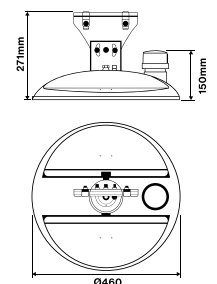

6KV Line-Line,
10KV Line-Earth

10 Year Limited Warranty

IP66

VALO

Premium LED Lawn Bowls Light
valo.com.au

Technical Region: 240V/50Hz
We reserve the right to make
technical and design changes
Edition 06.01.2020

SIDE ENTRY

POST TOP

SUSPENSION MOUNT

IP66