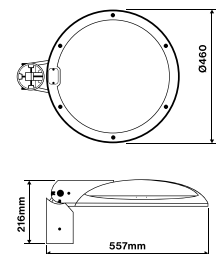

SIDE ENTRY

POST TOP

SUSPENSION MOUNT

IP66