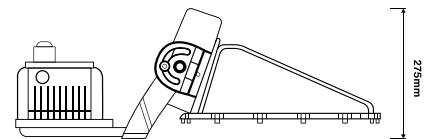

PARALLAX

PREMIUM HIGH EFFICIENCY LED TENNIS COURT LIGHT

VALO

VALO PARALLAX - 800W

GAME, SET, MATCH.

Total Power Consumption:	800W
LED Type:	VALO Specified Nichia or Cree
CCT:	5000K (5700K / 4000K / 3000K Available)
Efficiency:	120LM/W
Lumens:	96,000LM
Light Distribution:	Asymmetric Wide
RA:	Ra70
Life Expectancy:	60,000hr
LED Driving Current:	800mA
Housing Material:	Cast Aluminium
Frame Finishes:	Powder Coating
Measurements:	620mm x 767mm x 275mm
Luminaire Net Weight:	25.2kg

Driver Type:	Constant Current
Input Voltage:	220 - 240VAC 200 - 277VAC 347 - 480VAC
Power Factor:	>0.9 at Max Load
Frequency:	50 / 60 Hz
Operating Temperature:	-30°C to +55°C

Line-Line 20KV,
Line-FG 20KV

10 Year Limited Warranty

IP66