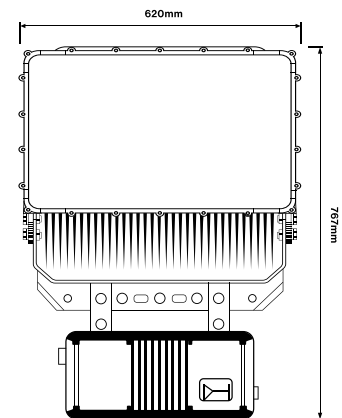

PARALLAX

PREMIUM HIGH EFFICIENCY LED TENNIS COURT LIGHT

VALO

VALO PARALLAX - 800W

GAME, SET, MATCH.

Total Power Consumption:	800W
LED Type:	VALO Specified Nichia or Cree
CCT:	5000K (5700K / 4000K / 3000K Available)
Efficiency:	120LM/W
Lumens:	96,000LM
Light Distribution:	Asymmetric Wide
RA:	Ra70
Life Expectancy:	60,000hr
LED Driving Current:	800mA
Housing Material:	Cast Aluminium
Frame Finishes:	Powder Coating
Measurements:	620mm x 767mm x 275mm
Luminaire Net Weight:	25.2kg

Driver Type:	Constant Current
Input Voltage:	220 - 240VAC 200 - 277VAC 347 - 480VAC
Power Factor:	>0.9 at Max Load
Frequency:	50 / 60 Hz
Operating Temperature:	-30°C to +55°C

Line-Line 20KV,
Line-FG 20KV

10 Year Limited Warranty

IP66