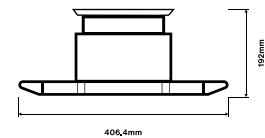

NOVA

PREMIUM HIGH EFFICIENCY LED CANOPY LIGHT

VALO

VALO NOVA - 50W / 80W / 100W / 120W / 150W / 200W

RISE EARLY. WORK LATE.

LED Power:	50W / 80W / 100W / 120W / 150W / 200W
Total Power Consumption:	50±5W / 80±5W / 100±5W / 120±5W / 150±5W / 200±5W
LED Type:	VALO Specified Nichia or Cree
CCT:	3000K / 4000K / 5000K
Efficiency:	160lms/W
Lumens:	8,000lms / 12,800lms / 16,000lms / 19,200lms / 24,000lms / 32,000lms
Beam Angle:	120°
RA:	Ra70, Ra80
Life Expectancy:	>190,000hrs
Dimmable:	Yes
Automation Compatability:	Dali / 0-10V
Housing Material:	Aluminum Alloy
Frame Finishes:	Polyester Powder Coat
Measurements:	406.4mm x 406.4mm x 192mm 508mm x 508mm x 192mm
Luminaire Net Weight:	8 - 8.4kg 10.6 - 10.8kg
Driver:	Inventronics LED Driver
Input Voltage:	100-240VAC / 100-277VAC
Power Factor:	>0.93
Input Surge Protection:	6kV Line-Line / 10kV Line-Earth
Frequency:	50 / 60 Hz
Operating Temperature:	-30°C ~ +50°C
Operating Humidity:	15-90%RH

10 Year Limited Warranty

IP66

VALO
Premium LED Canopy Light
valo.com.au

Technical Region: 240V/50Hz
We reserve the right to make
technical and design changes
Edition 06.01.2020

IP66