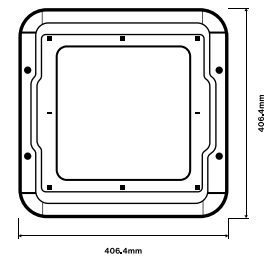

NOVA

PREMIUM HIGH EFFICIENCY LED CANOPY LIGHT

VALO

VALO NOVA - 50W / 80W / 100W / 120W / 150W / 200W

RISE EARLY. WORK LATE.

LED Power:	50W / 80W / 100W / 120W / 150W / 200W
Total Power Consumption:	50±5W / 80±5W / 100±5W / 120±5W / 150±5W / 200±5W
LED Type:	VALO Specified Nichia or Cree
CCT:	3000K / 4000K / 5000K
Efficiency:	160lms/W
Lumens:	8,000lms / 12,800lms / 16,000lms / 19,200lms / 24,000lms / 32,000lms
Beam Angle:	120°
RA:	Ra70, Ra80
Life Expectancy:	>190,000hrs
Dimmable:	Yes
Automation Compatability:	Dali / 0-10V
Housing Material:	Aluminum Alloy
Frame Finishes:	Polyester Powder Coat
Measurements:	406.4mm x 406.4mm x 192mm 508mm x 508mm x 192mm
Luminaire Net Weight:	8 - 8.4kg 10.6 - 10.8kg
Driver:	Inventronics LED Driver
Input Voltage:	100-240VAC / 100-277VAC
Power Factor:	>0.93
Input Surge Protection:	6kV Line-Line / 10kV Line-Earth
Frequency:	50 / 60 Hz
Operating Temperature:	-30°C ~ +50°C
Operating Humidity:	15-90%RH

10 Year Limited Warranty

IP66

VALO
Premium LED Canopy Light
valo.com.au

Technical Region: 240V/50Hz
We reserve the right to make
technical and design changes
Edition 06.01.2020

IP66