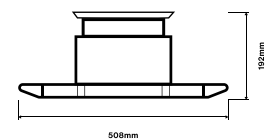

NOVA

PREMIUM HIGH EFFICIENCY LED CANOPY LIGHT

VALO

VALO NOVA - 50W / 80W / 100W / 120W / 150W / 200W

RISE EARLY. WORK LATE.

LED Power:	50W / 80W / 100W / 120W / 150W / 200W
Total Power Consumption:	50±5W / 80±5W / 100±5W / 120±5W / 150±5W / 200±5W
LED Type:	VALO Specified Nichia or Cree
CCT:	3000K / 4000K / 5000K
Efficiency:	160lms/W
Lumens:	8,000lms / 12,800lms / 16,000lms / 19,200lms / 24,000lms / 32,000lms
Beam Angle:	120°
RA:	Ra70, Ra80
Life Expectancy:	>190,000hrs
Dimmable:	Yes
Automation Compatability:	Dali / 0-10V
Housing Material:	Aluminum Alloy
Frame Finishes:	Polyester Powder Coat
Measurements:	406.4mm x 406.4mm x 192mm 508mm x 508mm x 192mm
Luminaire Net Weight:	8 - 8.4kg 10.6 - 10.8kg
Driver:	Inventronics LED Driver
Input Voltage:	100-240VAC / 100-277VAC
Power Factor:	>0.93
Input Surge Protection:	6kV Line-Line / 10kV Line-Earth
Frequency:	50 / 60 Hz
Operating Temperature:	-30°C ~ +50°C
Operating Humidity:	15-90%RH

10 Year Limited Warranty

IP66

VALO
Premium LED Canopy Light
valo.com.au

Technical Region: 240V/50Hz
We reserve the right to make
technical and design changes
Edition 06.01.2020

IP66