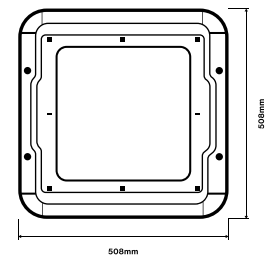

NOVA

PREMIUM HIGH EFFICIENCY LED CANOPY LIGHT

VALO

VALO NOVA - 50W / 80W / 100W / 120W / 150W / 200W

RISE EARLY. WORK LATE.

LED Power:	50W / 80W / 100W / 120W / 150W / 200W
Total Power Consumption:	50±5W / 80±5W / 100±5W / 120±5W / 150±5W / 200±5W
LED Type:	VALO Specified Nichia or Cree
CCT:	3000K / 4000K / 5000K
Efficiency:	160lms/W
Lumens:	8,000lms / 12,800lms / 16,000lms / 19,200lms / 24,000lms / 32,000lms
Beam Angle:	120°
RA:	Ra70, Ra80
Life Expectancy:	>190,000hrs
Dimmable:	Yes
Automation Compatability:	Dali / 0-10V
Housing Material:	Aluminum Alloy
Frame Finishes:	Polyester Powder Coat
Measurements:	406.4mm x 406.4mm x 192mm 508mm x 508mm x 192mm
Luminaire Net Weight:	8 - 8.4kg 10.6 - 10.8kg
Driver:	Inventronics LED Driver
Input Voltage:	100-240VAC / 100-277VAC
Power Factor:	>0.93
Input Surge Protection:	6kV Line-Line / 10kV Line-Earth
Frequency:	50 / 60 Hz
Operating Temperature:	-30°C ~ +50°C
Operating Humidity:	15-90%RH

10 Year Limited Warranty

IP66

VALO
Premium LED Canopy Light
valo.com.au

Technical Region: 240V/50Hz
We reserve the right to make
technical and design changes
Edition 06.01.2020

IP66