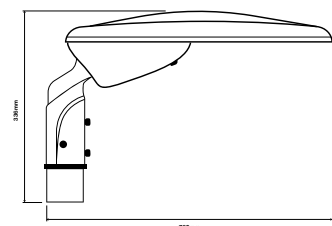

MERIDIAN

PREMIUM HIGH EFFICIENCY LED STREET LIGHT

VALO

VALO MERIDIAN - 30W / 50W / 70W / 90W / 120W / 150W STREET SMART.

Total Power Consumption:	30±3W / 50±3W / 70±4W / 90±5W / 120±6W / 150±8W
LED Type:	VALO Specified Nichia or Cree
CCT:	4000K (3000K, 5000K Optional)
Efficiency:	140LM/W
Lumens (±5%):	4200LM / 7000LM / 9800LM / 12600LM / 16800LM / 21000LM
Beam Angle:	30W / 50W / 70W: R09601, R09602, R09603 90W / 120W / 150W: R17601, R17602, R17603, R17604, R17605 Ra70 (Ra80 Optional)
RA:	Ra70 (Ra80 Optional)
Life Expectancy:	20,000hr
Dimmable:	1-10V Dimmable and Non-Dimmable
Frame Finishes:	Powder Coating
Measurements:	30W / 50W / 70W: 649mm × 272mm × 179mm 90W / 120W / 150W: 762mm × 336mm × 179mm
Luminaire Net Weight:	30W / 50W / 70W: 5.9±0.3kg 90W / 120W: 7.9±0.3kg 150W: 8.1±0.3kg
Driver Type:	Constant Current
Input Voltage:	100-240VAC/100 - 277VAC
Power Factor:	>0.9
Frequency:	50 / 60 Hz
Operating Temperature:	-30°C ~ +50°C

6KV Line-Line,
12KV Line-Earth

10 Year Limited Warranty

IP66

VALO
Premium LED Street Lighting
valo.com.au

Technical Region: 240V/50Hz
We reserve the right to make
technical and design changes
Edition 06.01.2020