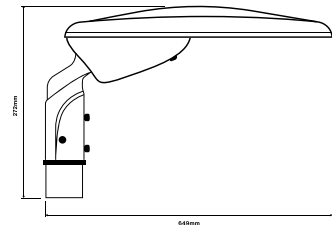

MERIDIAN

PREMIUM HIGH EFFICIENCY LED STREET LIGHT

VALO

VALO MERIDIAN - 30W / 50W / 70W / 90W / 120W / 150W STREET SMART.

Total Power Consumption:	30±3W / 50±3W / 70±4W / 90±5W / 120±6W / 150±8W
LED Type:	VALO Specified Nichia or Cree
CCT:	4000K (3000K, 5000K Optional)
Efficiency:	140LM/W
Lumens (±5%):	4200LM / 7000LM / 9800LM / 12600LM / 16800LM / 21000LM
Beam Angle:	30W / 50W / 70W: R09601, R09602, R09603 90W / 120W / 150W: R17601, R17602, R17603, R17604, R17605 Ra70 (Ra80 Optional)
RA:	Ra70 (Ra80 Optional)
Life Expectancy:	20,000hr
Dimmable:	1-10V Dimmable and Non-Dimmable
Frame Finishes:	Powder Coating
Measurements:	30W / 50W / 70W: 649mm × 272mm × 179mm 90W / 120W / 150W: 762mm × 336mm × 179mm
Luminaire Net Weight:	30W / 50W / 70W: 5.9±0.3kg 90W / 120W: 7.9±0.3kg 150W: 8.1±0.3kg
Driver Type:	Constant Current
Input Voltage:	100-240VAC/100 - 277VAC
Power Factor:	>0.9
Frequency:	50 / 60 Hz
Operating Temperature:	-30°C ~ +50°C

6KV Line-Line,
12KV Line-Earth

10 Year Limited Warranty

IP66

VALO
Premium LED Street Lighting
valo.com.au

Technical Region: 240V/50Hz
We reserve the right to make
technical and design changes
Edition 06.01.2020